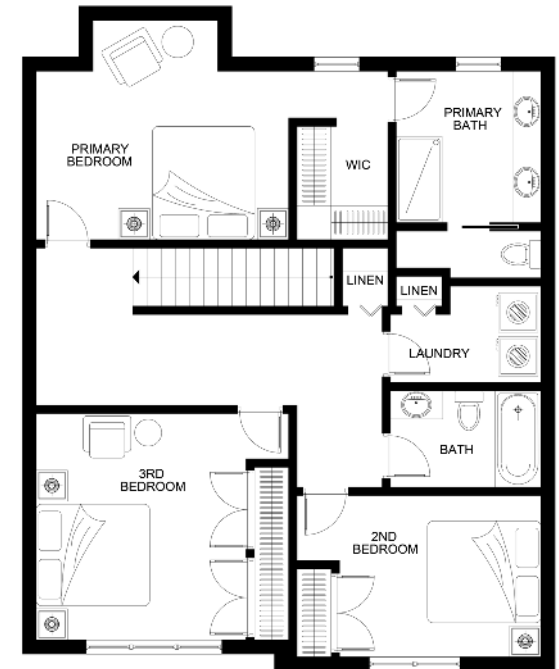

Beaver

3 Bedroom | 2.5 Bathroom | 2 Car Garage

Total Space: 1795 Sq Ft | Optional Finished Basement (Add 757 Sq Ft)

Basement Floor 757 Sq Ft

Main Floor 729 Sq Ft

Second Floor 1066 Sq Ft