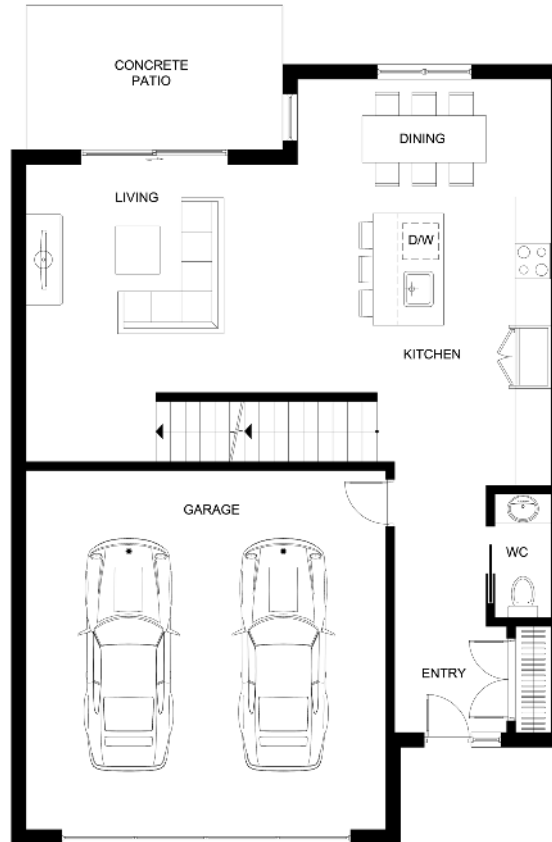

Beaver

3 Bedroom | 2.5 Bathroom | 2 Car Garage

Total Space: 1795 Sq Ft | Optional Finished Basement (Add 757 Sq Ft)

Basement Floor 757 Sq Ft

Main Floor 729 Sq Ft

Second Floor 1066 Sq Ft