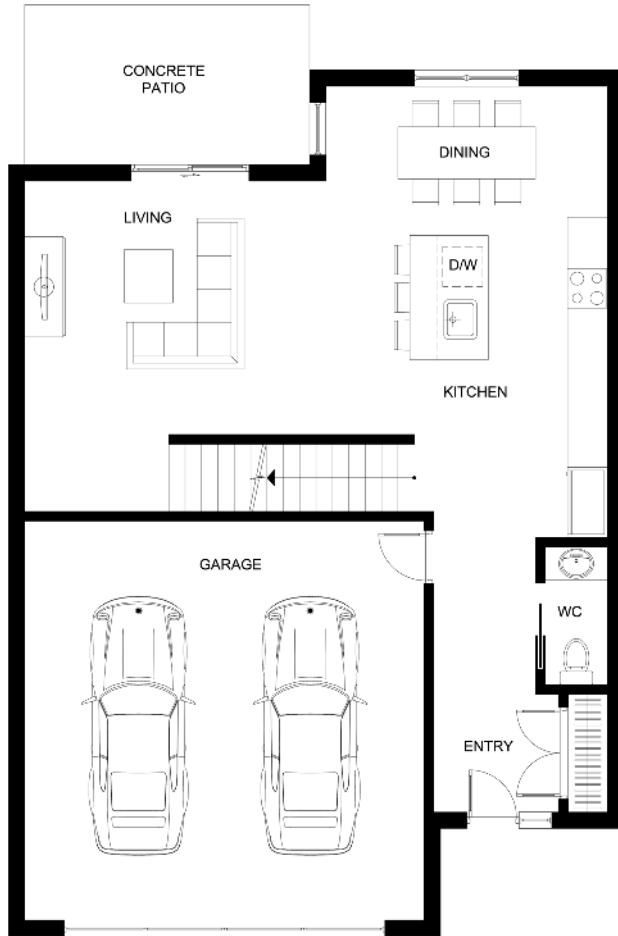

# Duck

3 Bedroom | 2.5 Bathroom | 7Ft Crawlspace  
2 Car Garage | Total Space: 1847 Sq Ft

Main Floor 729 Sq Ft

Second Floor 1066 Sq Ft