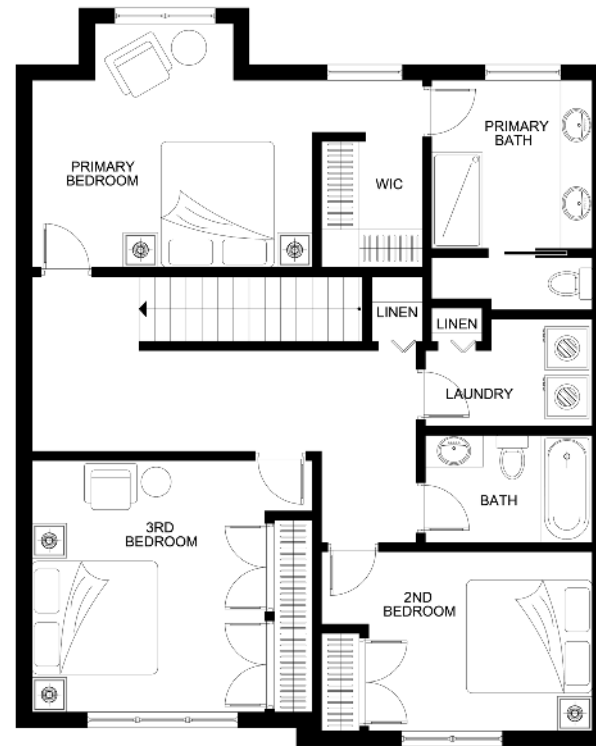

# Duck

3 Bedroom | 2.5 Bathroom | 7Ft Crawlspace  
2 Car Garage | Total Space: 1847 Sq Ft

Main Floor 729 Sq Ft

Second Floor 1066 Sq Ft