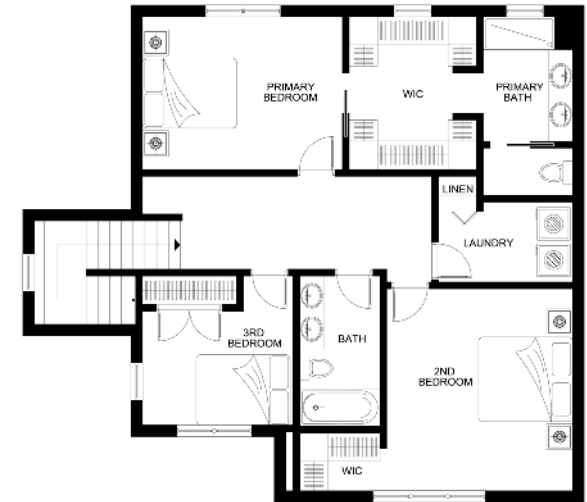

Oyama

3 Bedroom | 2.5 Bathroom | 2 Car Garage

Total Space: 1847 Sq Ft | Optional Finished Basement (Add 787 Sq Ft)

Basement Floor 787 Sq Ft

Main Floor 762 Sq Ft

Second Floor 1085 Sq Ft