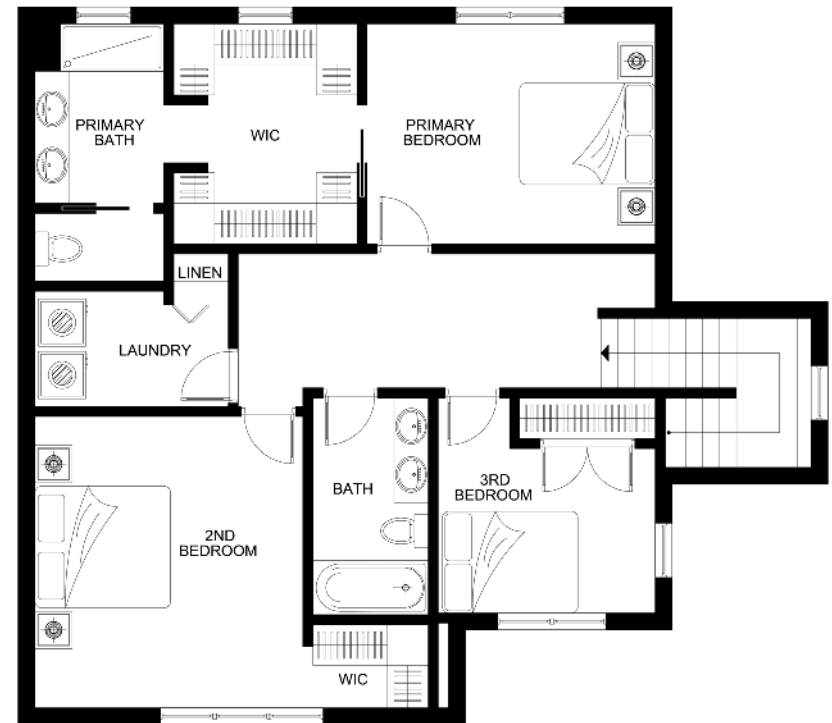

Wood

3 Bedroom | 2.5 Bathroom | 5Ft Crawlspace
2 Car Garage | Total Space: 1847 Sq Ft

Main Floor 762 Sq Ft

Second Floor 1085 Sq Ft